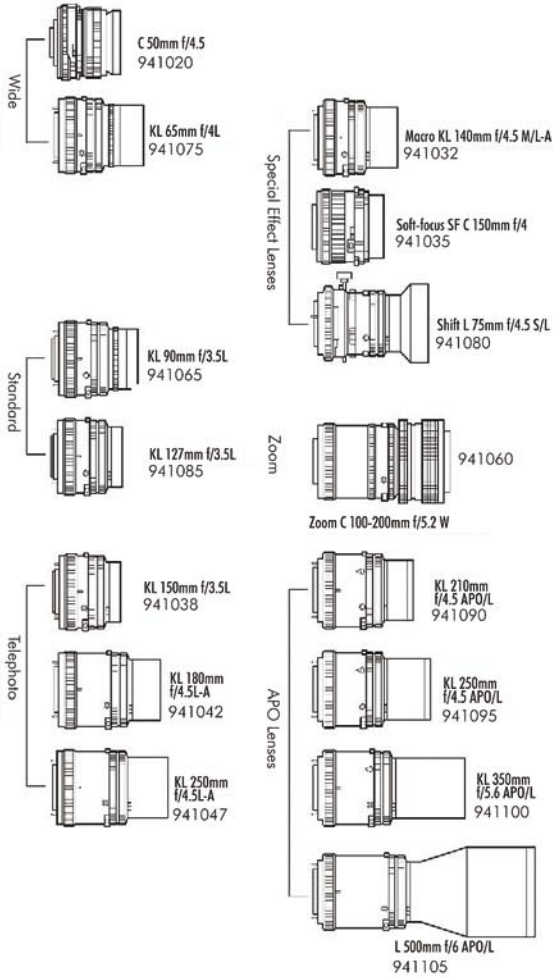

Mamiya RB67 Pro SD System Chart

Lenses

Focusing screens

Hoods/filters

Viewfinders

Connection Lenses for Prism Finders

Connection Lenses for the focusing hood RB

Mamiya RB67 Pro SD System Chart page 2