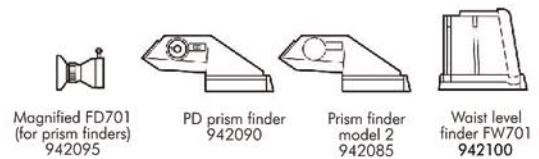

Mamiya RB67 Pro SD System Chart

Lenses

Focusing screens

Hoods/filters

Viewfinders

Connection Lenses for Prism Finders

Connection Lenses for the focusing hood RB

Mamiya RB67 Pro SD System Chart page 2