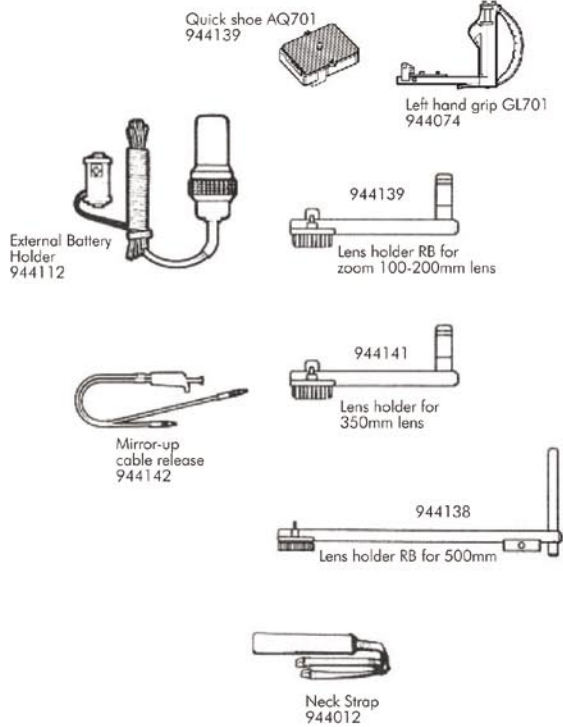

Mamiya RB67 Pro SD System Chart

Lenses

Focusing screens

Hoods/filters

Viewfinders

Connection Lenses for Prism Finders

Connection Lenses for the focusing hood RB

Mamiya RB67 Pro SD System Chart page 2

Auto Extension tubes

Accessories

Film holders

Outfits