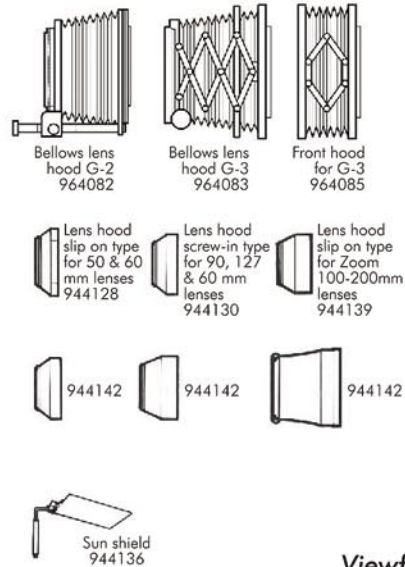

Mamiya RB67 Pro SD System Chart

Lenses

Focusing screens

Hoods/filters

Viewfinders

Connection Lenses for Prism Finders

Connection Lenses for the focusing hood RB

Mamiya RB67 Pro SD System Chart page 2