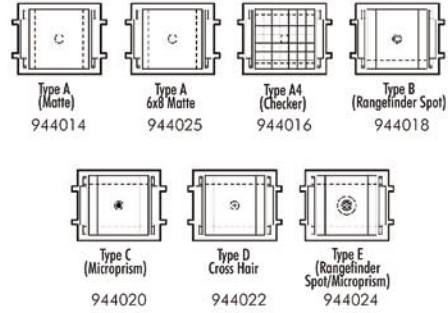

Mamiya RB67 Pro SD System Chart

Lenses

Focusing screens

Hoods/filters

Viewfinders

Connection Lenses for Prism Finders

Connection Lenses for the focusing hood RB

Mamiya RB67 Pro SD System Chart page 2