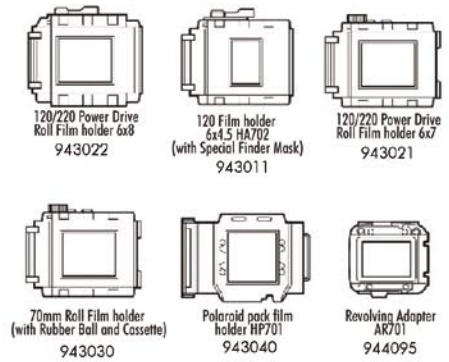

Film holders