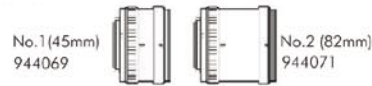

Mamiya RB67 Pro SD System Chart page 2

Auto Extension tubes